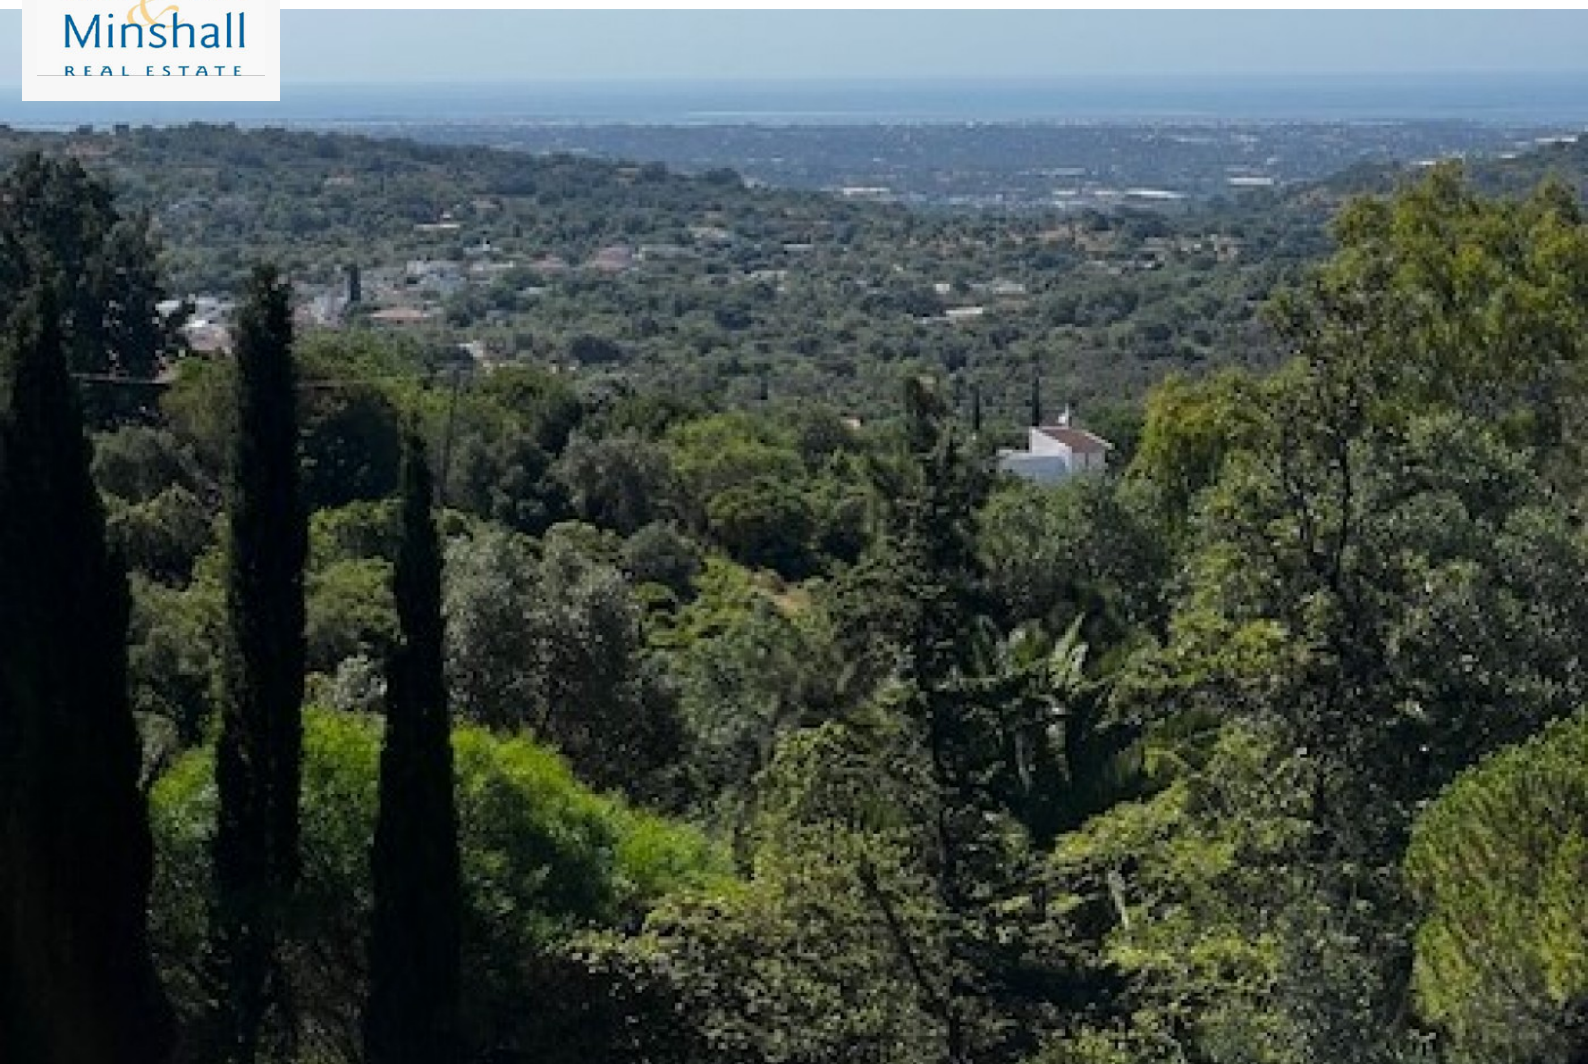

Office: +351 289 999 286

Mobile: +351 925 979 682

Email: paula@minshall-property.com

A large plot The land have a stunning sea views

A large plot with stunning sea views

Ref no: REGTER

€ 650,000

Plot area	4,852m2
-----------	---------