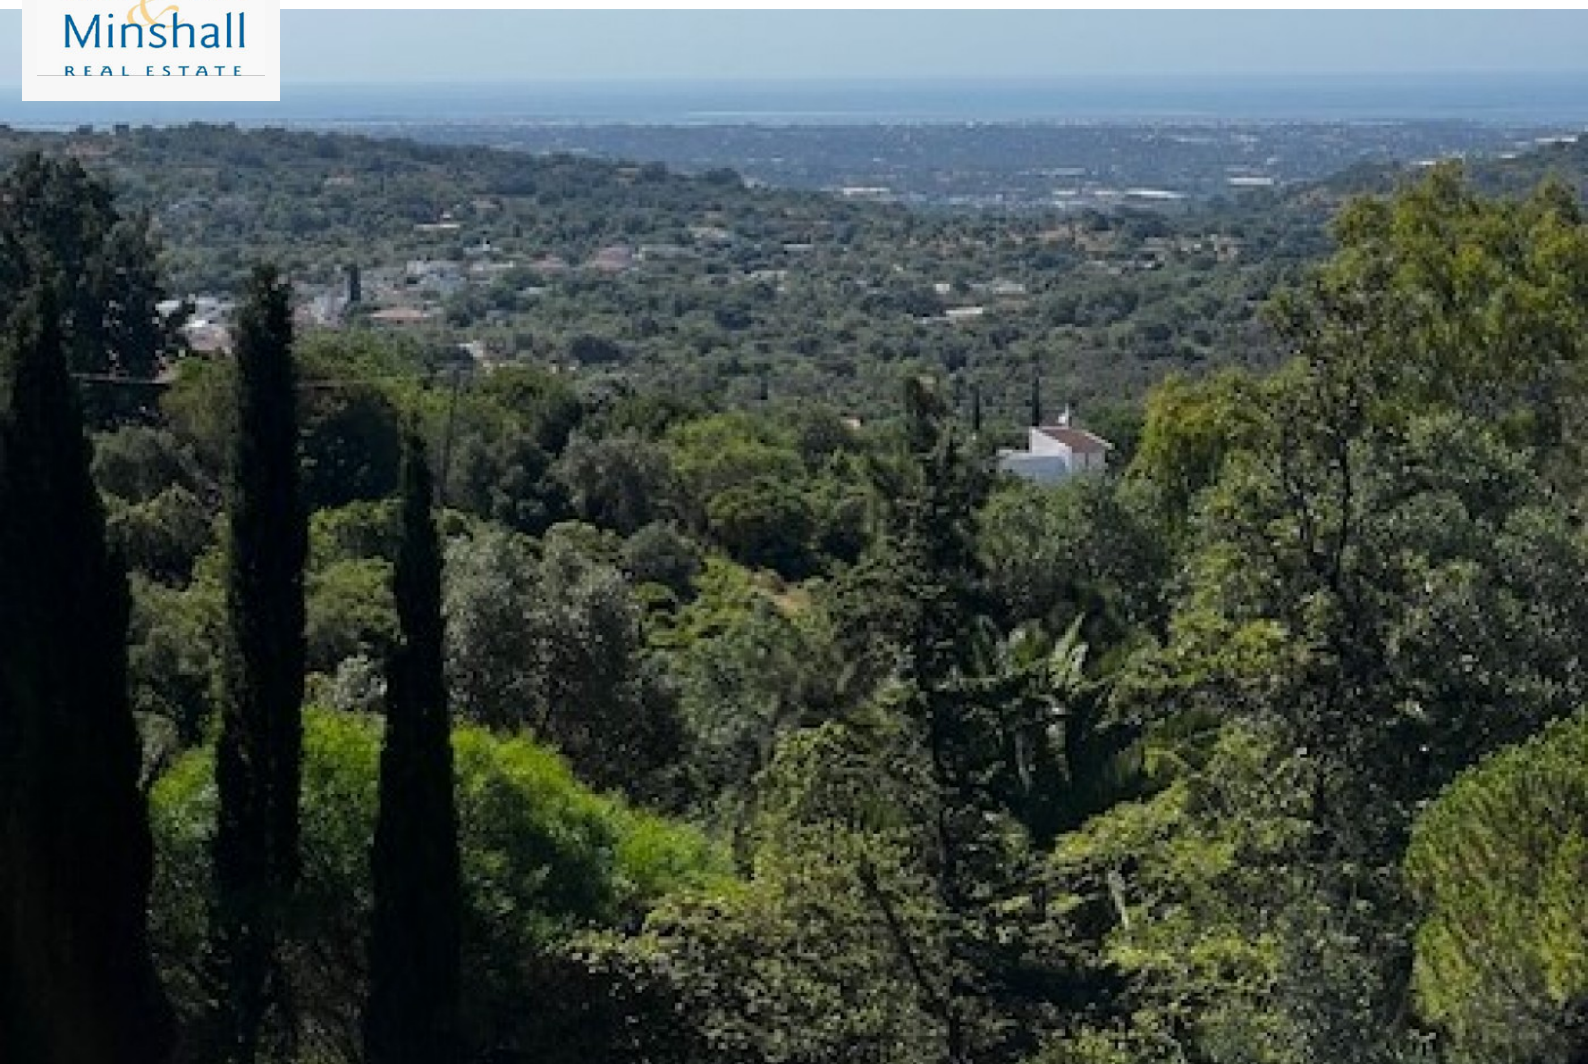

Office: +351 289 999 286

Mobile: +351 925 979 682

Email: paula@minshall-property.com